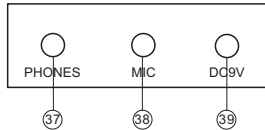

37) Earphone jack
38) Microphone jack
39) Power: DC9V

POWER

A. THE BATTERY USAGE

The battery installation: The body of the keyboard is turned over. The plastic battery cover is taken out. No.1 batteries (8 pieces, 1.5v) are installed. The polarities of the batteries are corresponded to and the batteries are covered.

The battery exhaustion:

After the battery is exhausted and the voltage reaches a range of value, the keyboard is unsound or timbre sound get lost. The battery (8 pieces) must be changed. If the battery is not used for a long time, the batteries must be taken out to avoid components damage.

B . The usage of A/C adapter When the keyboard is not used, the plug must be pull out.

When the keyboard is connected with the socket of the mains supply, the A/C adapter with the keyboard is only used. In order to avoid the component damage, other types of adapters are forbidden to be used. The D/C plug of the adapter is inserted into the power supply jack , the A/C plug of the adapter is inserted into the suitable socket.

C. The usage of jack

-MIC (38) Microphone connection, after connected you could sing while you are playing.

-PHONES (37) : The plug of the earphone is inserted into the earphone jack in order to avoid influencing other people while the keyboard is learned.