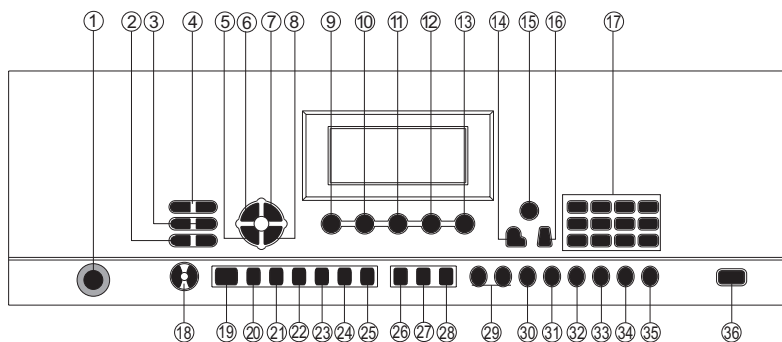

Music player setting

- | | |
|------------------|---------------------|
| 29) Volume | 33) Repeat (A to B) |
| 30) Playing | 34) Last music |
| 31) EQ | 35) Next music |
| 32) Play / pause | 36) USB port |