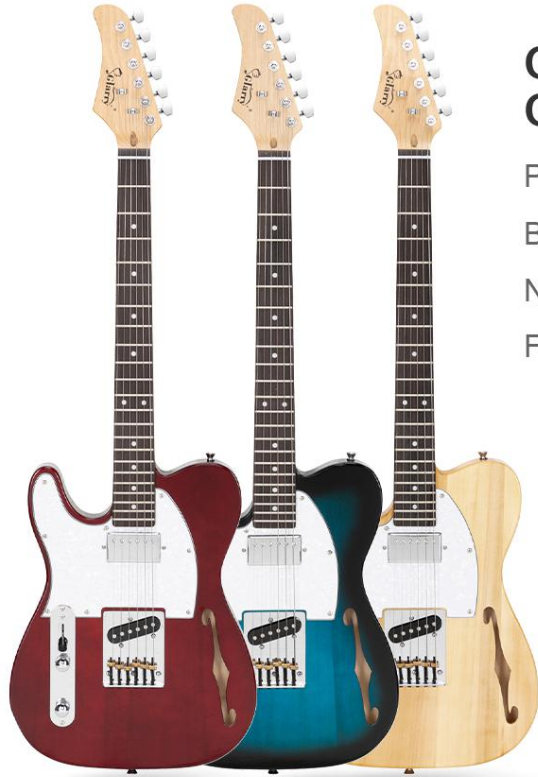

Neck: **Maple**

Fingerboard: **Maple**

GST Electric Guitar Left-Handed

Pick-up: **Single-Single-Single**

Body: **Basswood**

Neck: **Maple**

Fingerboard: **Maple**

GTL Semi-Hollow Electric Guitar Left-Handed

Pick-up: Humbucker-Single

Body: **Basswood**

Neck: **Maple**

Fingerboard: **Rosewood**

Burning Fire Electric Guitar Left-Handed

Pick-up: Humbucker-Single-Humbucker

Body: **Basswood**

Neck: **Maple**

Fingerboard: **Rosewood**

GST Electric Guitar Left-Handed

Pick-up: **Single-Single-Single**

Body: **Basswood**

Neck: **Maple**

Fingerboard: **Rosewood**

GST-E Electric Guitar Left-Handed

Pick-up: **Single-Single-Single**