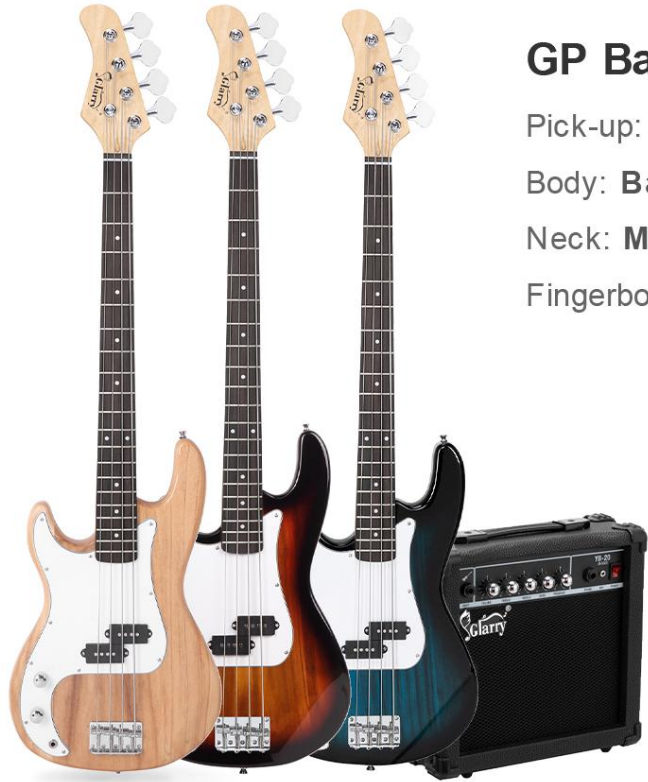

GP Bass Left-Handed w/AMP

Pick-up: **Split Single-Coil**

Body: **Basswood**

Neck: **Maple**

Fingerboard: **Rosewood**